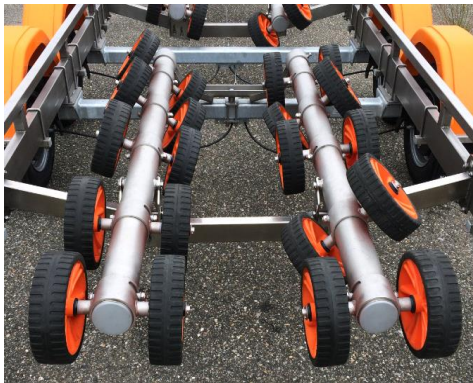

Specific Vanclaes Excelleron options:

Gyro-rollersystem £ 986,=