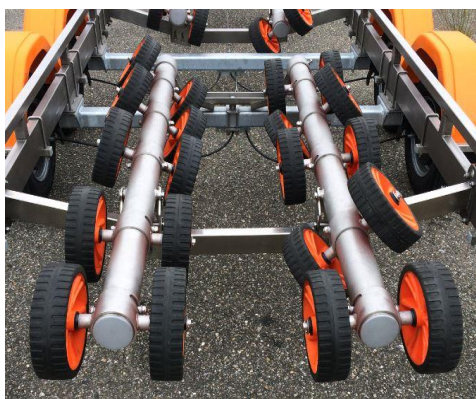

## Each Vanclaes RIB Marine is equipped with:

- Orange self-braking winch
- Orange Vanclaes winch strap
- Adjustable Stainless Steel winch post
- Scuff & scratch proof keel rollers
- Scuff & scratch proof foamed hull rollers
- Centering set of rollers

## Specific Vanclaes RIB Marine options:

Gyro-rollersystem £ 986,=

401513: Electric Winch (SP) £ 944,=

401509: Carpet Bunks £ 99,=

**For general options we refer to our options price list!**

Price list 2015v1.3.