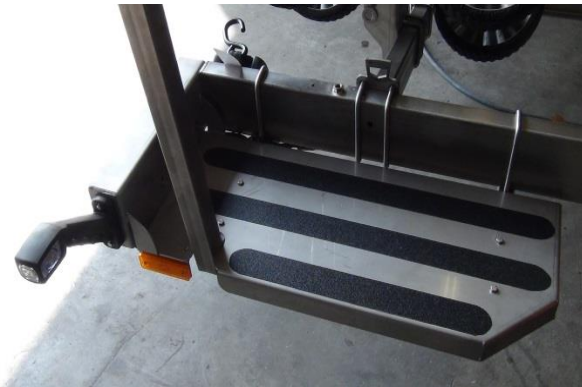

FISHING PRO

When fishing is your second nature...

Each Vanclaes Fishing PRO is equipped with:

- Gyro-rollersystem
- Electric winch incl. charger, battery and battery box
- Scuff & scratch proof Gyro rollers
- Adjustable Stainless Steel winch post
- Trailer Post Guide-Ons & pad covers
- Storage box incl. padlock
- Stainless Steel walk ramp (non-skid)
- Stainless steel boat buckles
- Stainless steel side steps
- Spare tire incl. bracket

FISHING PRO

Item no.	Gross Verhicle weight (Kgs)	Wheel inch	Length cm	Width cm	Axle no.	Gyro rollersystem	Unladen weight (Kgs)	Carrying capacity (Kgs)	Price excl. 20% VAT	Price incl. 20% VAT
401470	750	13	525	175	1	1	170	580	£3.976,67	£4.772,00
401471	750	13	550	190	1	1	200	550	£4.203,33	£5.044,00
401451	1500	14	600	210	1	1	335	1165	£4.645,00	£5.574,00
401452	1500	14	650	210	1	1	350	1150	£4.746,67	£5.696,00
401454	1800	14	600	210	1	1	350	1450	£4.812,50	£5.775,00
401455	1800	14	650	210	1	1	365	1435	£4.944,17	£5.933,00
401457	2000	13	650	210	2	1	510	1490	£5.656,67	£6.788,00
401458	2000	13	750	210	2	1	530	1470	£5.824,17	£6.989,00
401461	2750	13	650	230	2	1	610	2140	£6.547,50	£7.857,00
401462	2750	13	750	230	2	1	640	2110	£6.744,17	£8.093,00